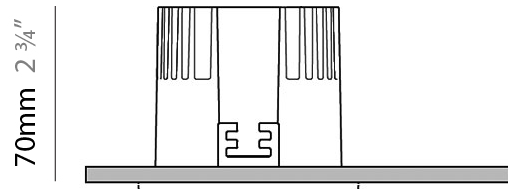

GENERAL

Series: Dixit
Subseries: Dixit RA8
Brand: Ivela
Division: Architectural
Mounting Type: Recessed
Mounting Location: Ceiling
Subcategory: Downlight

PHYSICAL

Shape: Square
Length (mm): 80
Length (in): 3 1/8
Width (mm): 80
Width (in): 3 1/8
Height (mm): 70
Height (in): 2 3/4
Min. Recessing Depth (mm): 110
Min. Recessing Depth (in): 4 3/16
Light Distribution: Direct
Weight (kg): 0.4
Weight (lbs): 0.88
Diffuser: Clear Polycarbonate
Fixture Finish: MWH
Fixture Material: Aluminum Die Cast
Cut-out Measurements: 70mm / 2 3/4"

ELECTRICAL

Lamp Type: LED
Total Output Wattage (W): 9 / 12
Dimming: Tri-Mode (Non-Dimming and Phase Dimming (120Vac only) and 0-10V Dimming)
Driver Included: No
Driver Location: Recessed Housing
Driver Type: Constant Current - Universal
Driver Class: Class 2
Input Voltage (V): 120 - 277
Constant Current (MA): 250 / 350

LED

Number of LEDs: 1
Color Temperature (*K): 2700 / 3000
Max. Delivered Lumen (lm): 1096 / 1447
CRI: >80 CRI
Efficiency (%): 87.7
Lamp Life (hrs): 50000
Upon Request: 3500K upon request

OPTICAL

Optic°: 26
Adjustability: Fixed
Upon Request: Optic 45° (mirror-metallized) / 65° (white)

RATINGS AND CERTIFICATIONS

Certified By: Certified for North American Standards
IP rating: IP44
IK Rating: IK08
Glare Rating: ≤ 19