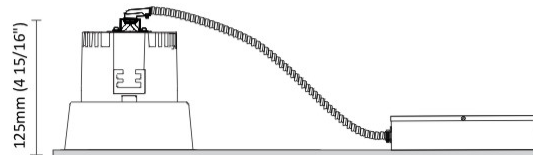

GENERAL

Series: Dixit
Subseries: Dixit RA8
Brand: Ivela
Division: Architectural
Mounting Type: Recessed
Mounting Location: Ceiling
Subcategory: Downlight

PHYSICAL

Shape: Round
Diameter (mm): 96
Diameter (in): 3 ¾
Height (mm): 85
Height (in): 3 ⅜
Min. Recessing Depth (mm): 125
Min. Recessing Depth (in): 4 ⅙
Light Distribution: Direct
Weight (kg): 0.3
Weight (lbs): 0.66
Diffuser: Clear Polycarbonate
Fixture Finish: MWH
Fixture Material: Aluminum Die Cast
Cut-out Measurements: 92mm / 3 5/8"

ELECTRICAL

Lamp Type: LED
Total Output Wattage (W): 5.5 / 8.5
Dimming: Tri-Mode (Non-Dimming and Phase Dimming (120Vac only) and 0-10V Dimming)
Driver Included: No
Driver Location: Recessed Housing
Driver Type: Constant Current - Universal
Driver Class: Class 2
Input Voltage (V): 120 - 277
Constant Current (MA): 350 / 500

LED

Number of LEDs: 1
Color Temperature (°K): 2700 / 3000
Max. Delivered Lumen (lm): 501 / 638
CRI: >90 CRI
Efficiency (%): 87.7
Lamp Life (hrs): 50000
Upon Request: 3500K upon request

OPTICAL

Optic°: 26
Beam Angle: Symmetric
Adjustability: Fixed
Upon Request: Optic 45° (mirror-metallized) / 65° (white)

RATINGS AND CERTIFICATIONS

Certified By: Certified for North American Standards
IP rating: IP44
IK Rating: IK08