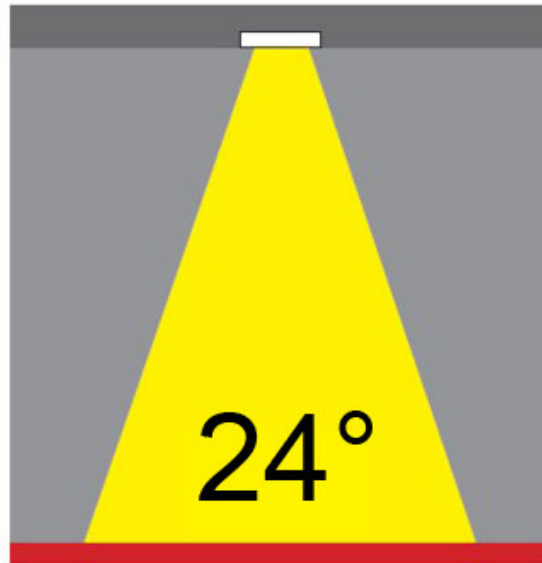

DIXIT RA8 RECESSED

A56057-

PROJECT
TYPE
SPECIFIER
QUANTITY
DATE

	DP	DV		Order Example		K°
Dimming	Phase	0-10V		L5XXXXXX-DV-30K		
Color Temperature	27K	30K	35K	40K	0-10V	3000K
	2700K	3000K	3500K	4000K		

A