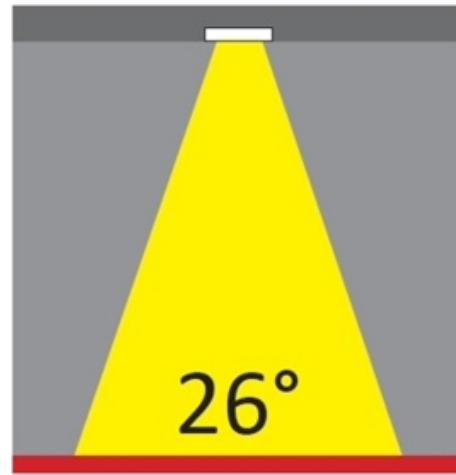

DIXIT RA8 RECESSED

A56063-

PROJECT
TYPE
SPECIFIER
QUANTITY
DATE

	DP	DV		Order Example	K°
Dimming	Phase	0-10V		L5XXXXXX-DV-30K	
Color Temperature	27K	30K	35K	0-10V	3000K
	2700K	3000K	3500K		

A