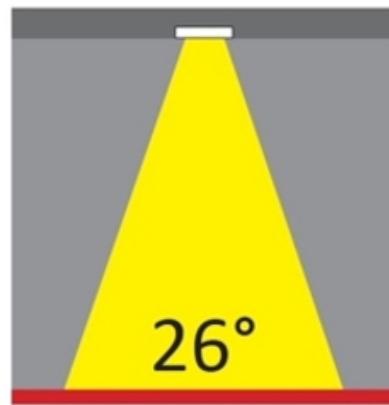

DIXIT RA8 RECESSED

A56069-

PROJECT	
TYPE	
SPECIFIER	
QUANTITY	
DATE	

	DP	DV	
Dimming	Phase	0-10V	
Color Temperature	27K 2700K	30K 3000K	35K 3500K 40K 4000K
			K°

Order Example **K°**
L5XXXXXX-DV-30K
0-10V 3000K