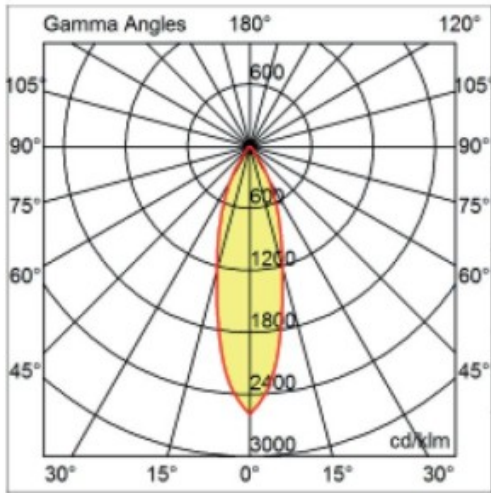

DIXIT RA8 RECESSED

A56073-

PROJECT	
TYPE	
SPECIFIER	
QUANTITY	
DATE	

26°