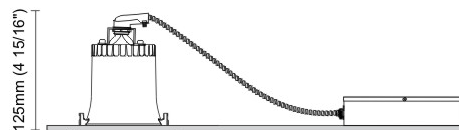

#### RATINGS AND CERTIFICATIONS

Certified By: Certified for North American Standards  
 IP rating: IP43

103mm (4 1/16")

103mm (4 1/16")

Ø96mm  
(3 3/4")